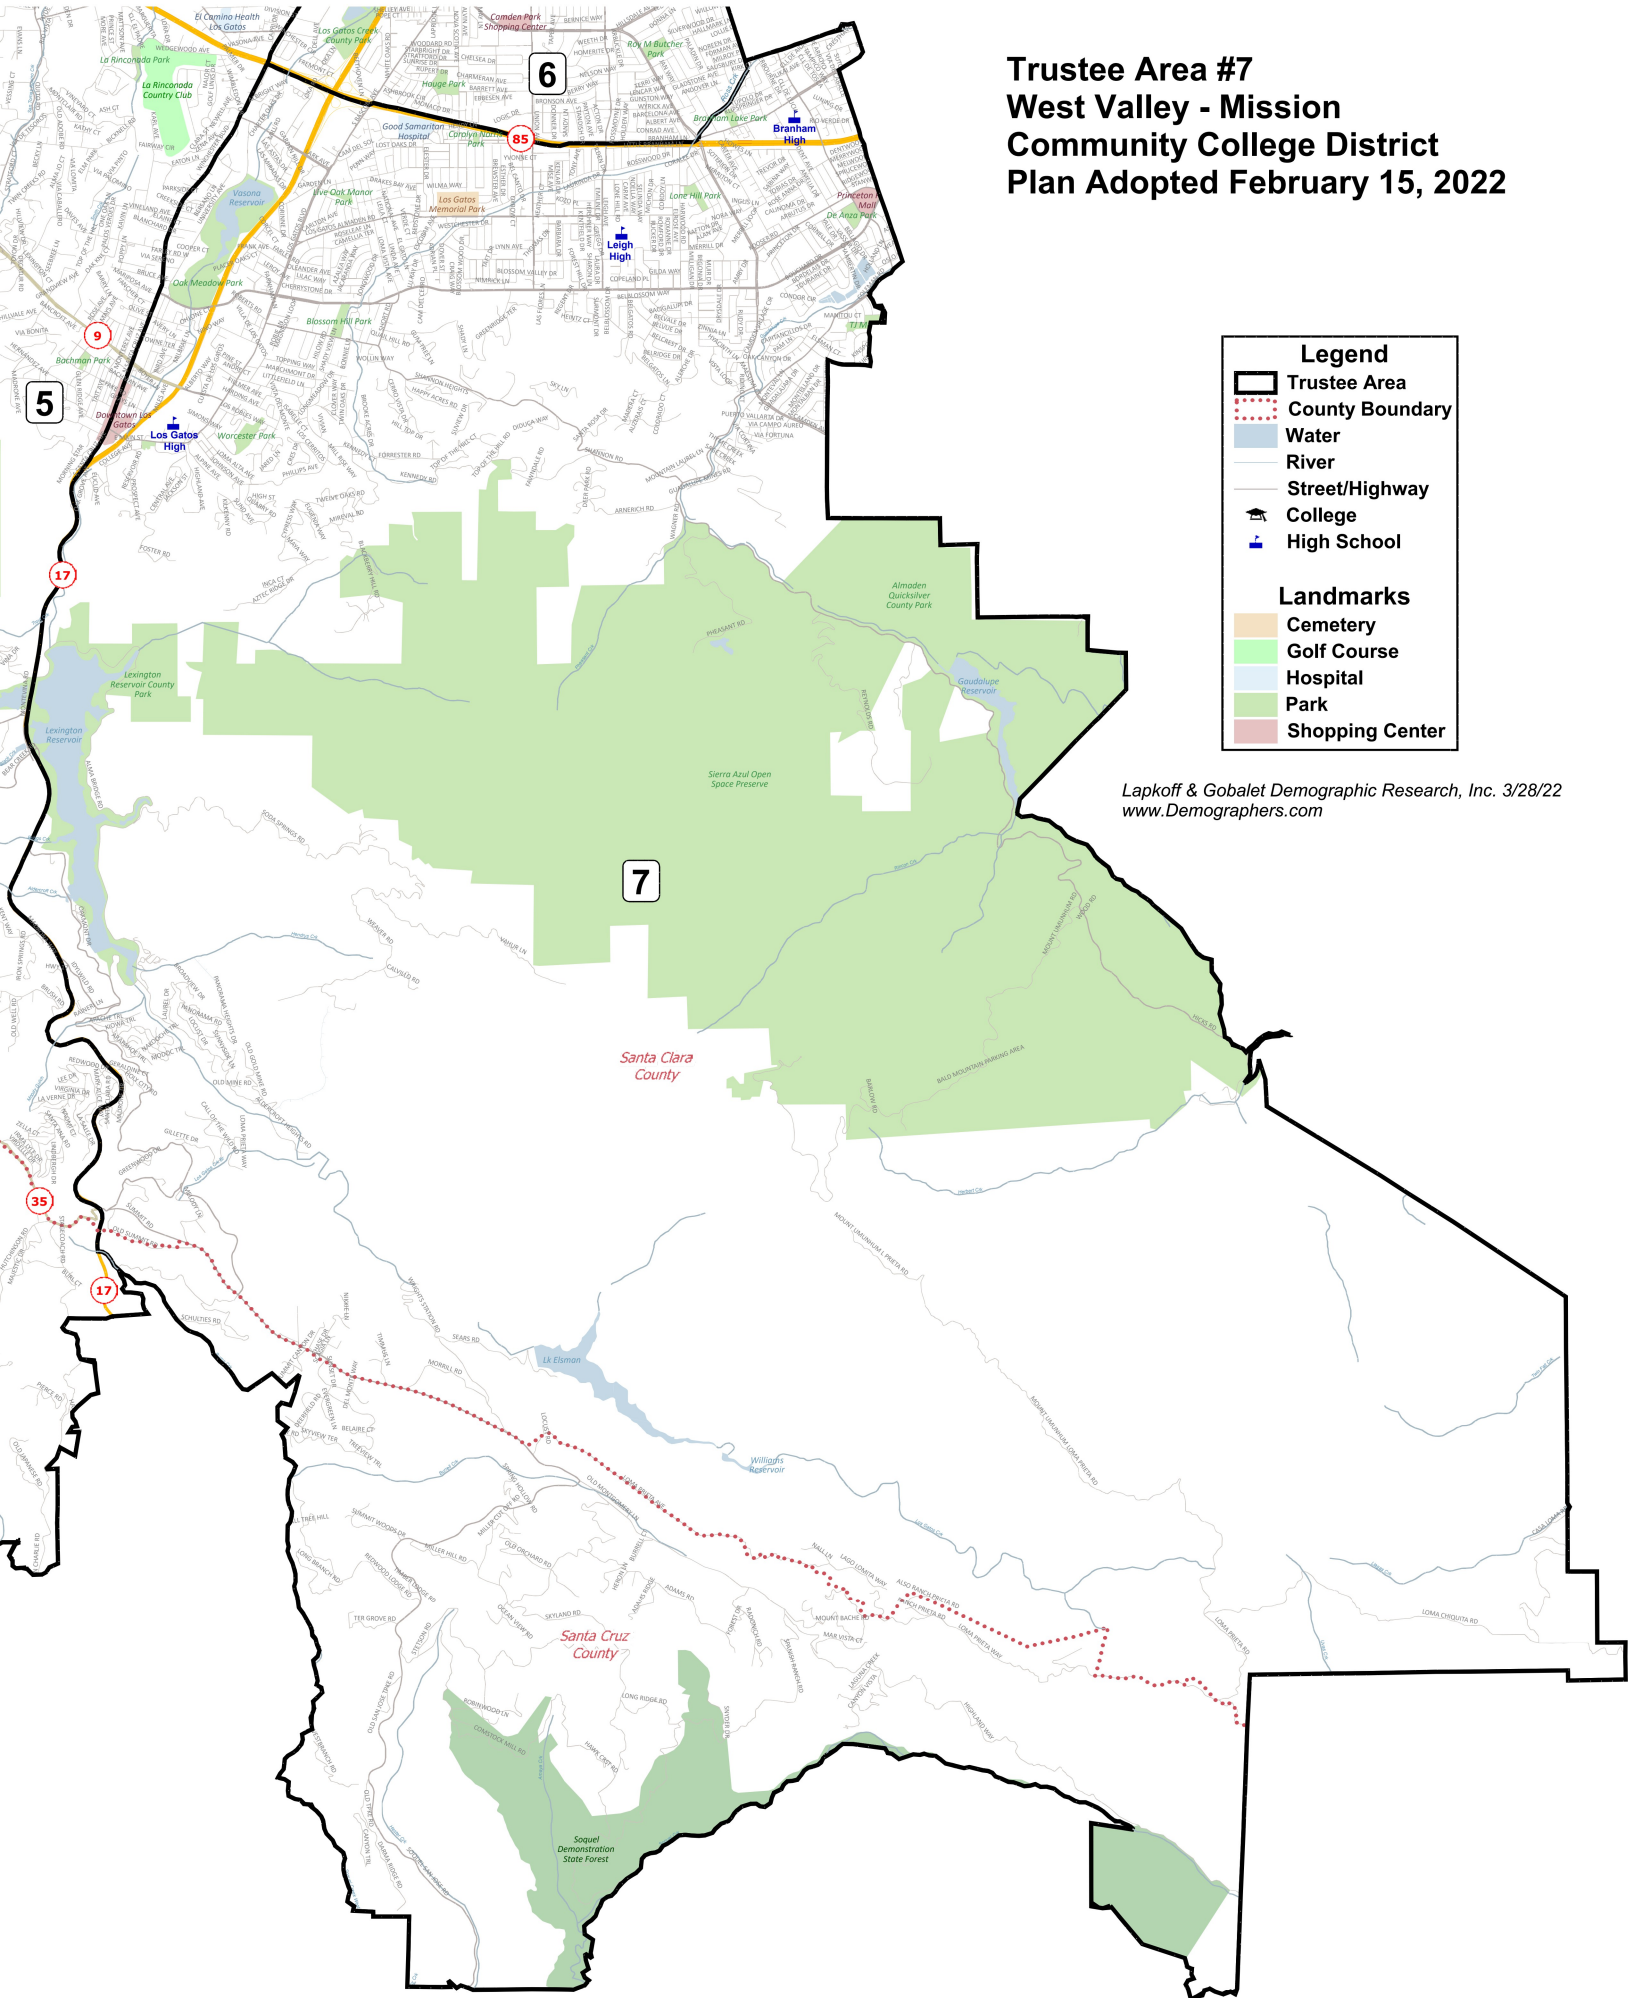

Trustee Area #7 West Valley - Mission Community College District Plan Adopted February 15, 2022

Legend

- Trustee Area
- County Boundary
- Water
- River
- Street/Highway
- Ⓒ College
- Ⓓ High School

Landmarks

- Cemetery
- Golf Course
- Hospital
- Park
- Shopping Center

Lapkoﬀ & Gobalet Demographic Research, Inc. 3/28/22
www.Demographers.com