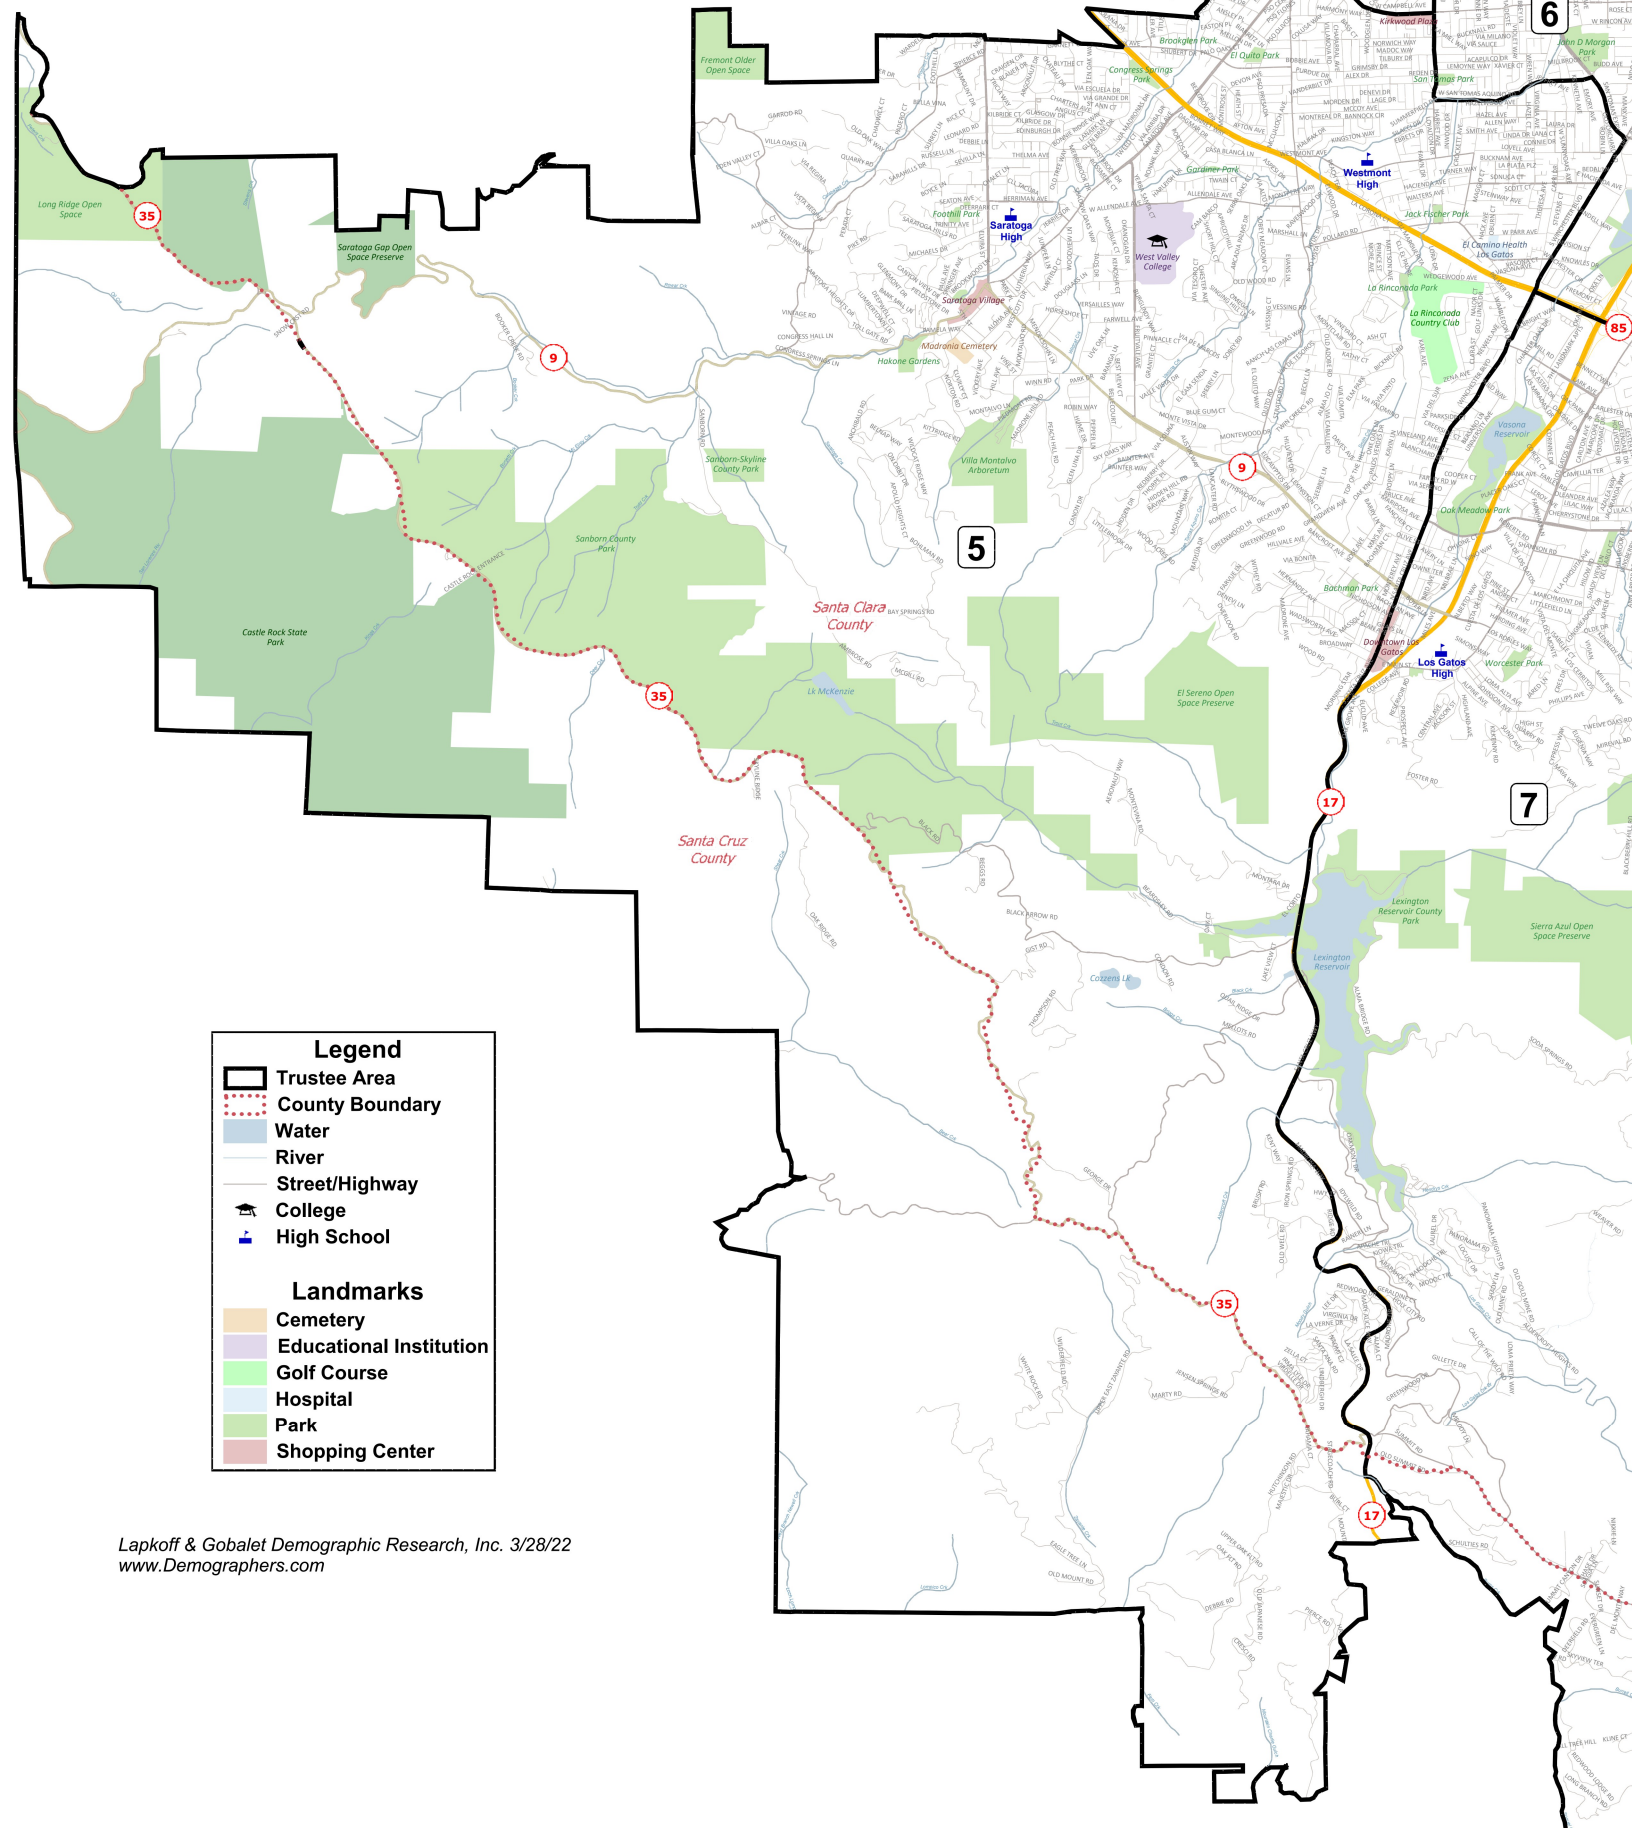

Trustee Area #5
West Valley - Mission Community College District
Plan Adopted February 15, 2022

Legend

- Trustee Area
- County Boundary
- Water
- River
- Street/Highway
- College
- High School

Landmarks

- Cemetery
- Educational Institution
- Golf Course
- Hospital
- Park
- Shopping Center