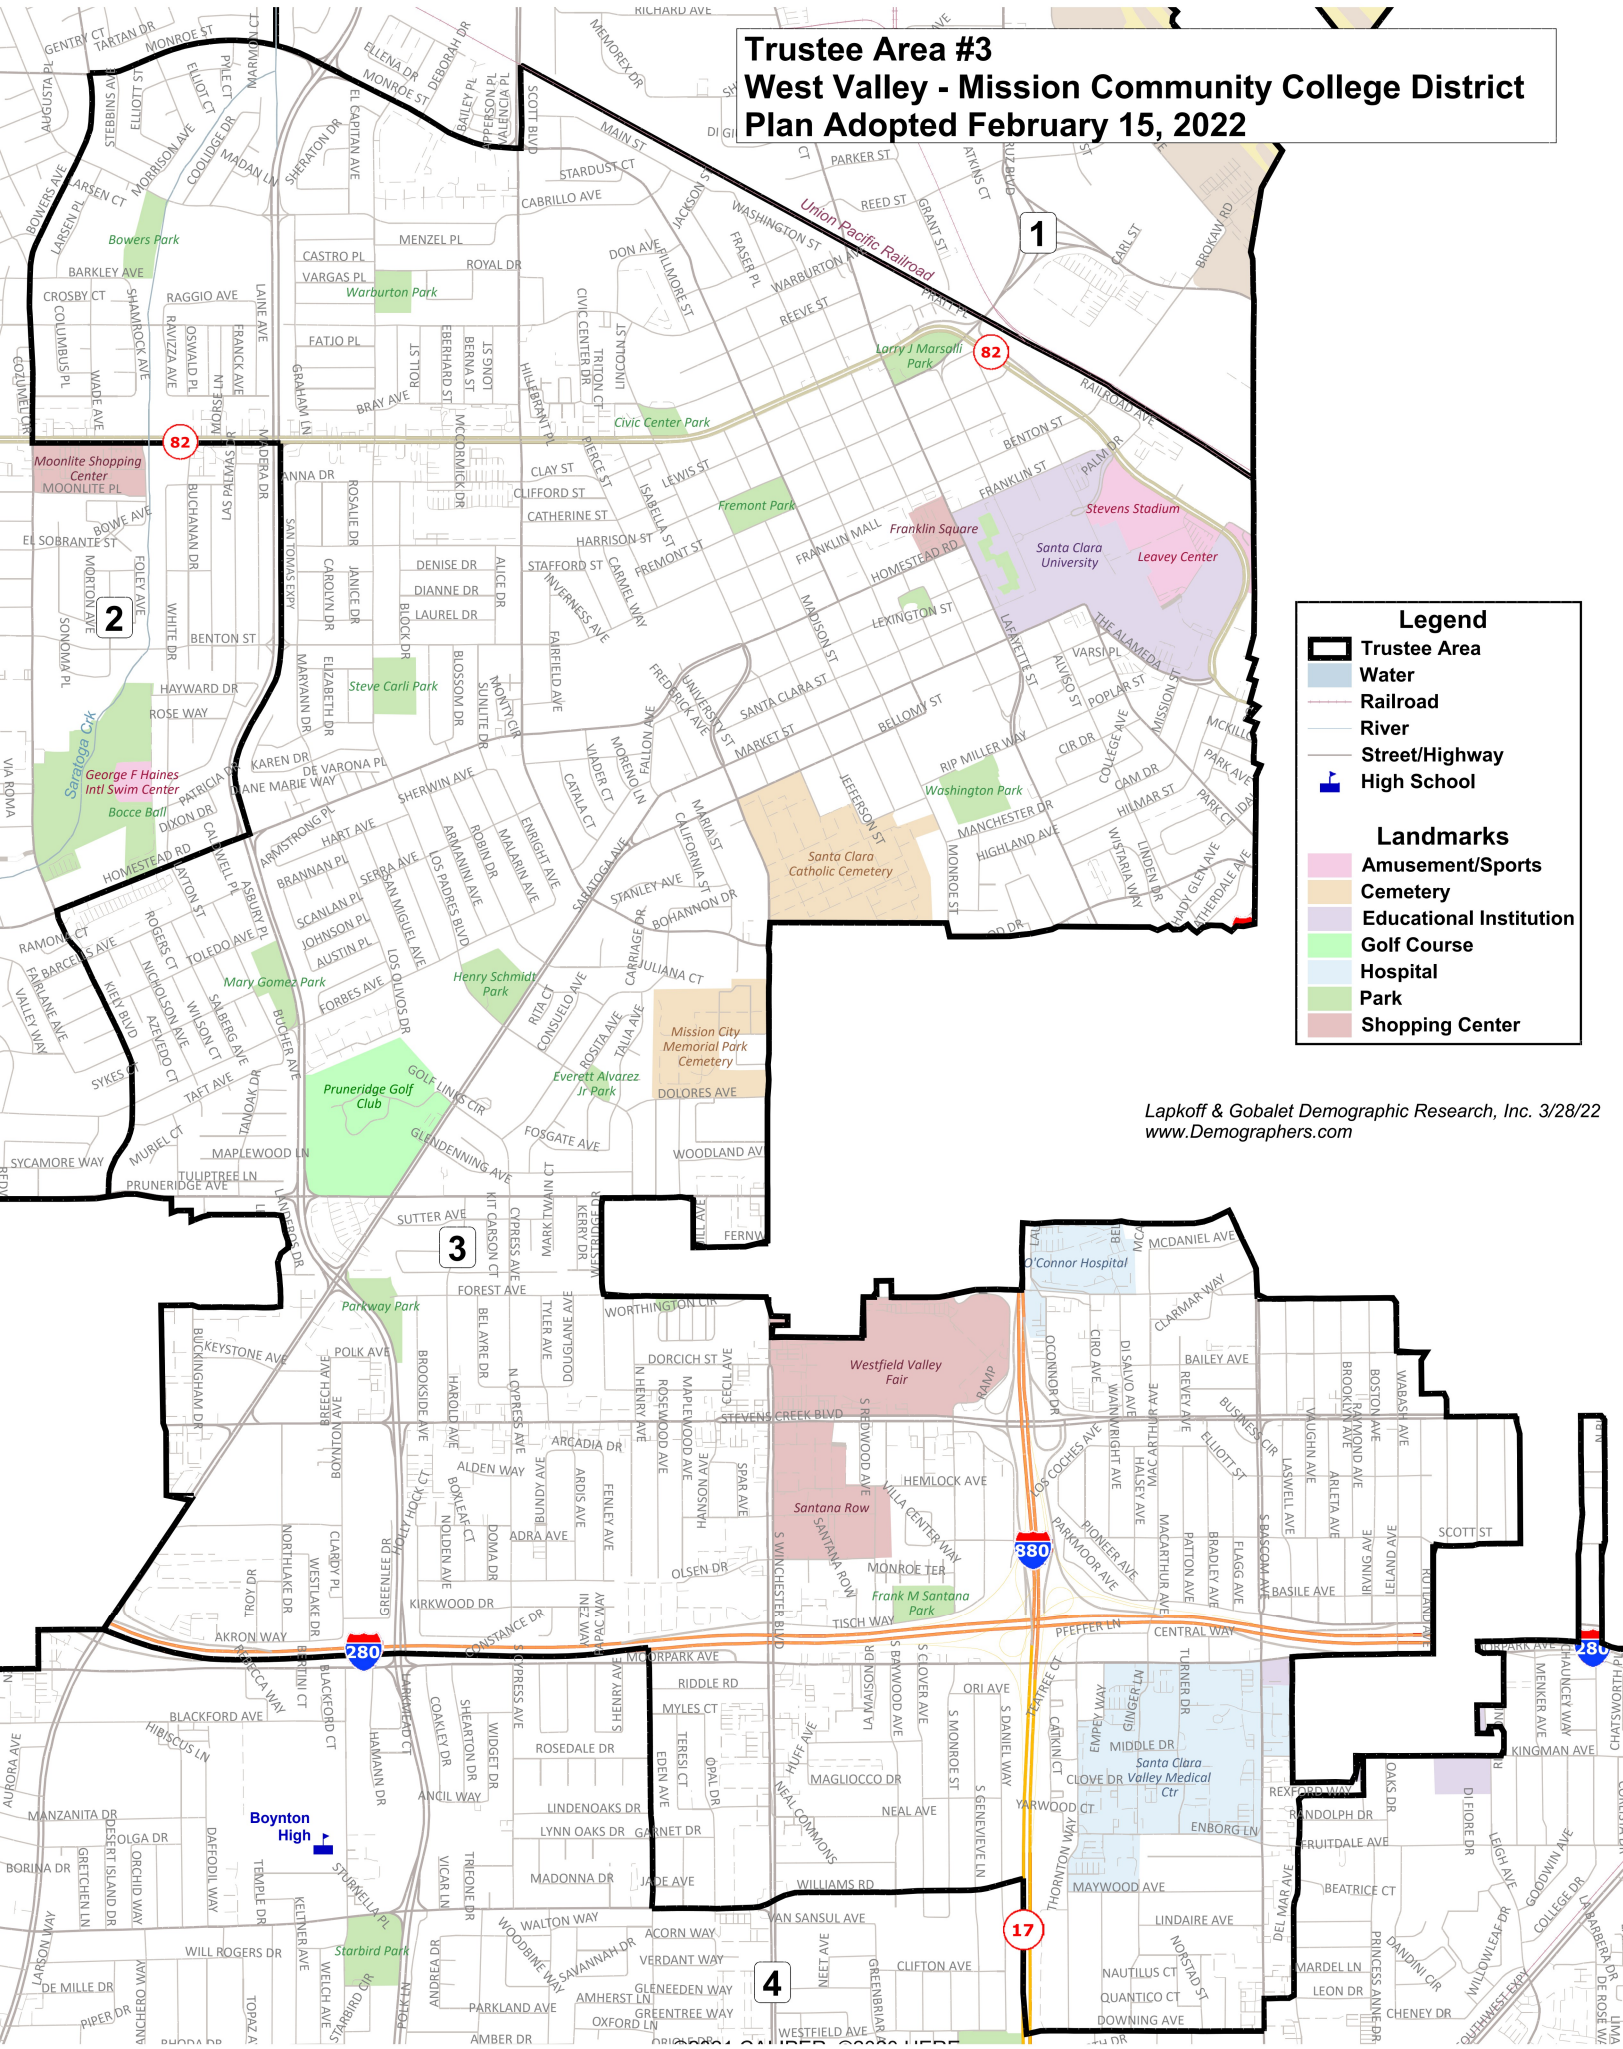

Trustee Area #3 West Valley - Mission Community College District Plan Adopted February 15, 2022

Legend

- Trustee Area
- Water
- Railroad
- River
- Street/Highway
- High School

Landmarks

- Amusement/Sports
- Cemetery
- Educational Institution
- Golf Course
- Hospital
- Park
- Shopping Center