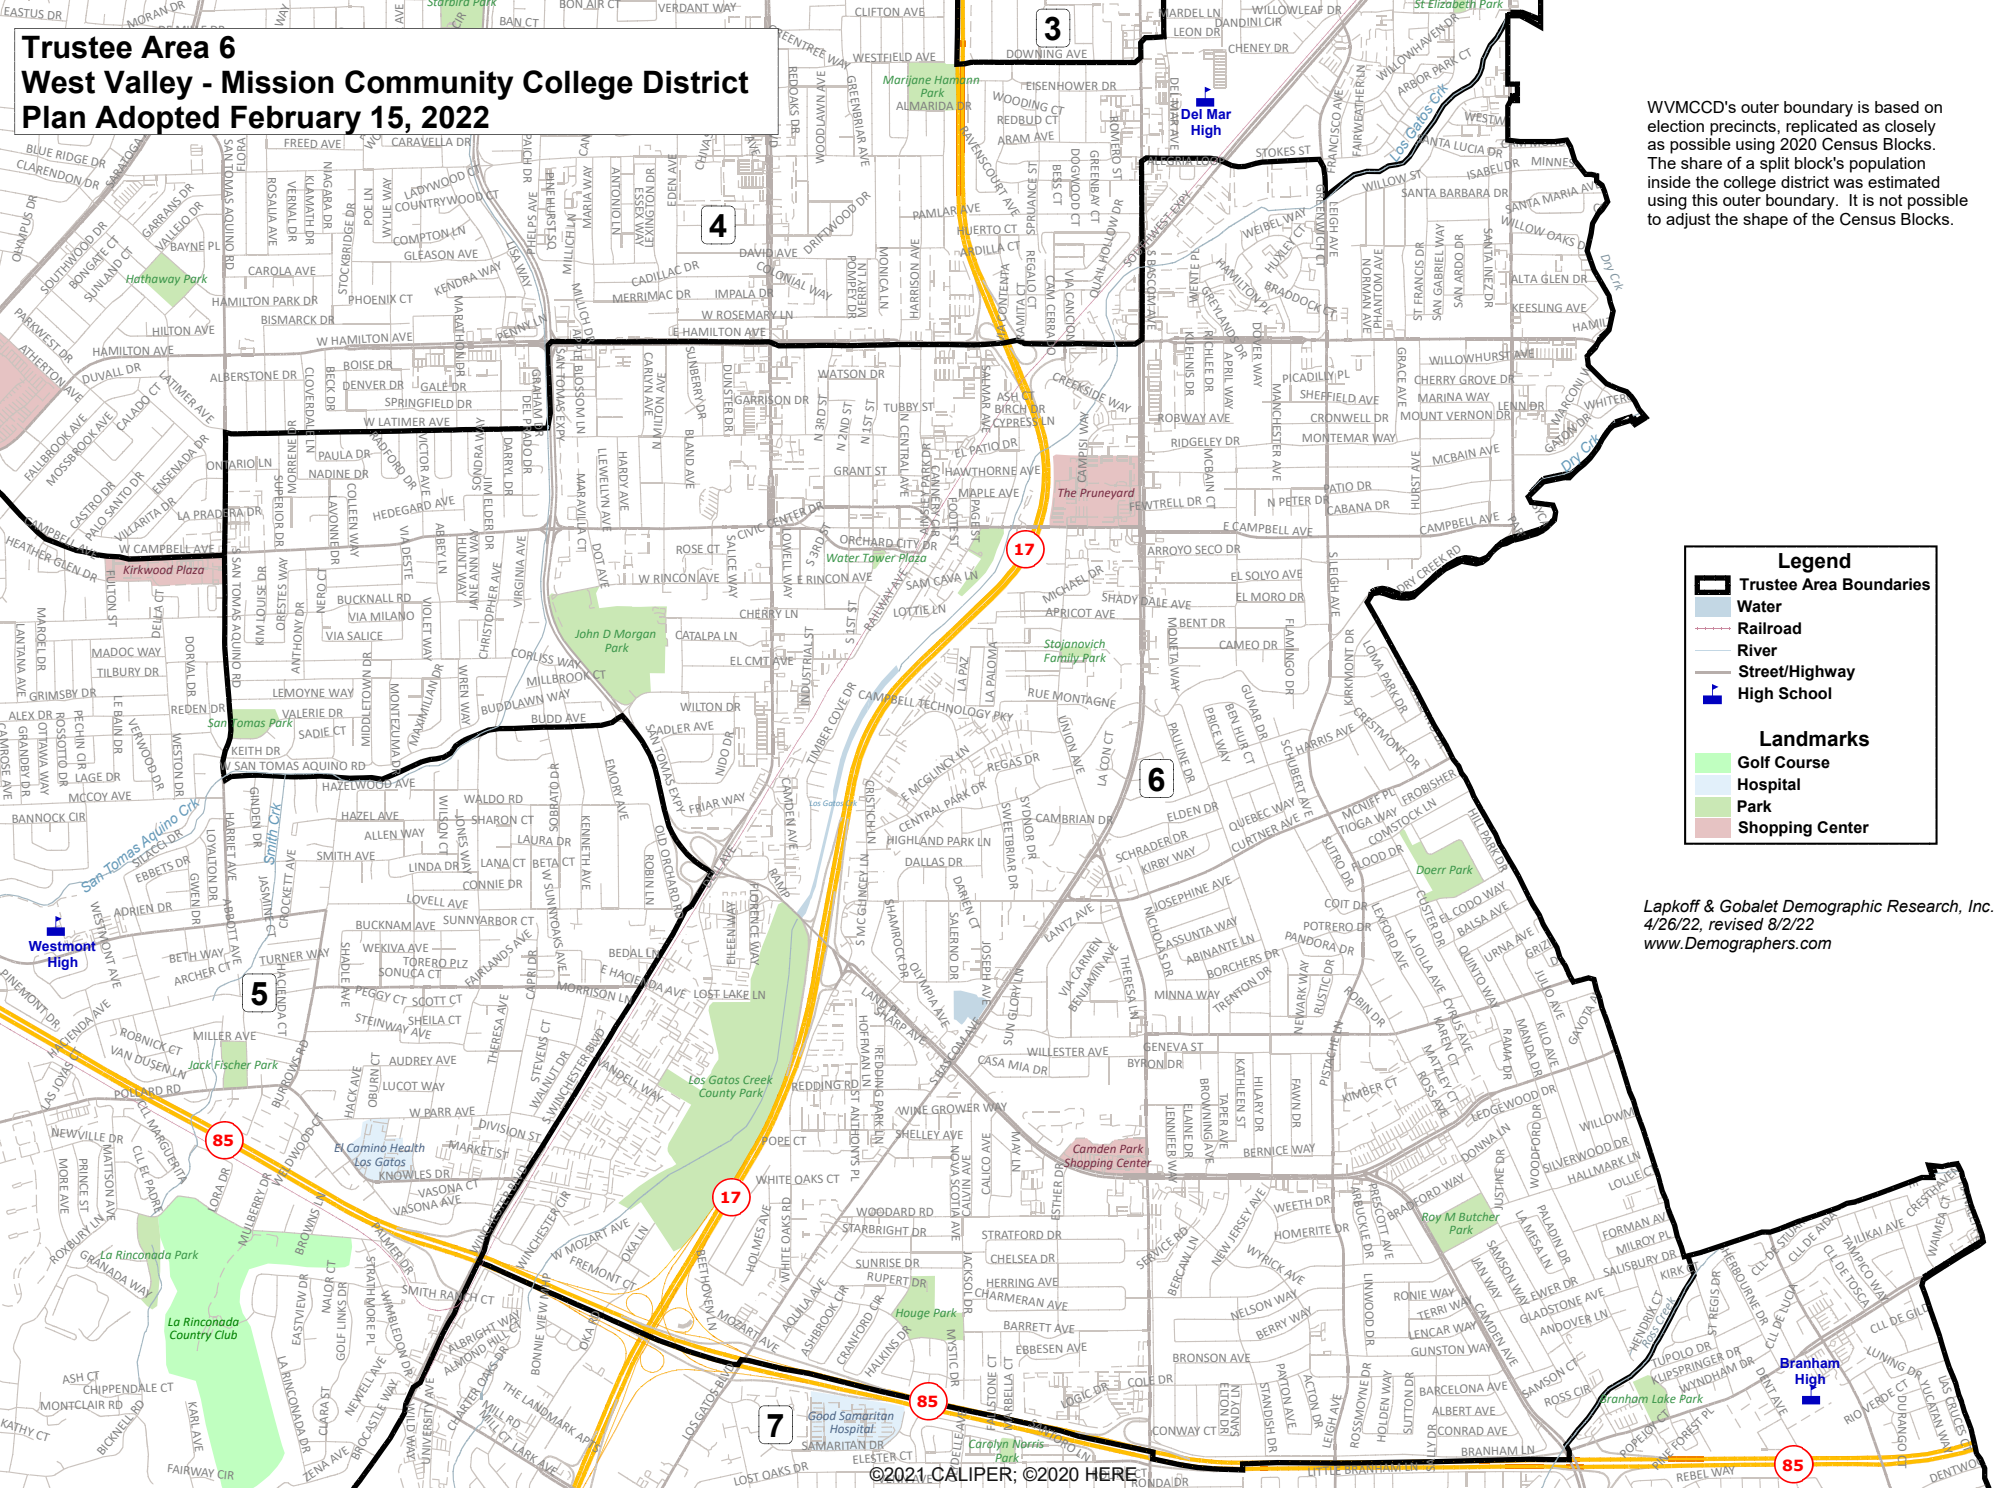

Trustee Area 6 West Valley - Mission Community College District Plan Adopted February 15, 2022

WVMCCD's outer boundary is based on election precincts, replicated as closely as possible using 2020 Census Blocks. The share of a split block's population inside the college district was estimated using this outer boundary. It is not possible to adjust the shape of the Census Blocks.

Legend

- Trustee Area Boundaries
- Water
- Railroad
- Street
- River/Highway
- High School

Landmarks

- Golf Course
- Hospital
- Park
- Shopping Center

Lapkoff & Gobalet Demographic Research, Inc.
4/26/22, revised 8/2/22
www.Demographers.com