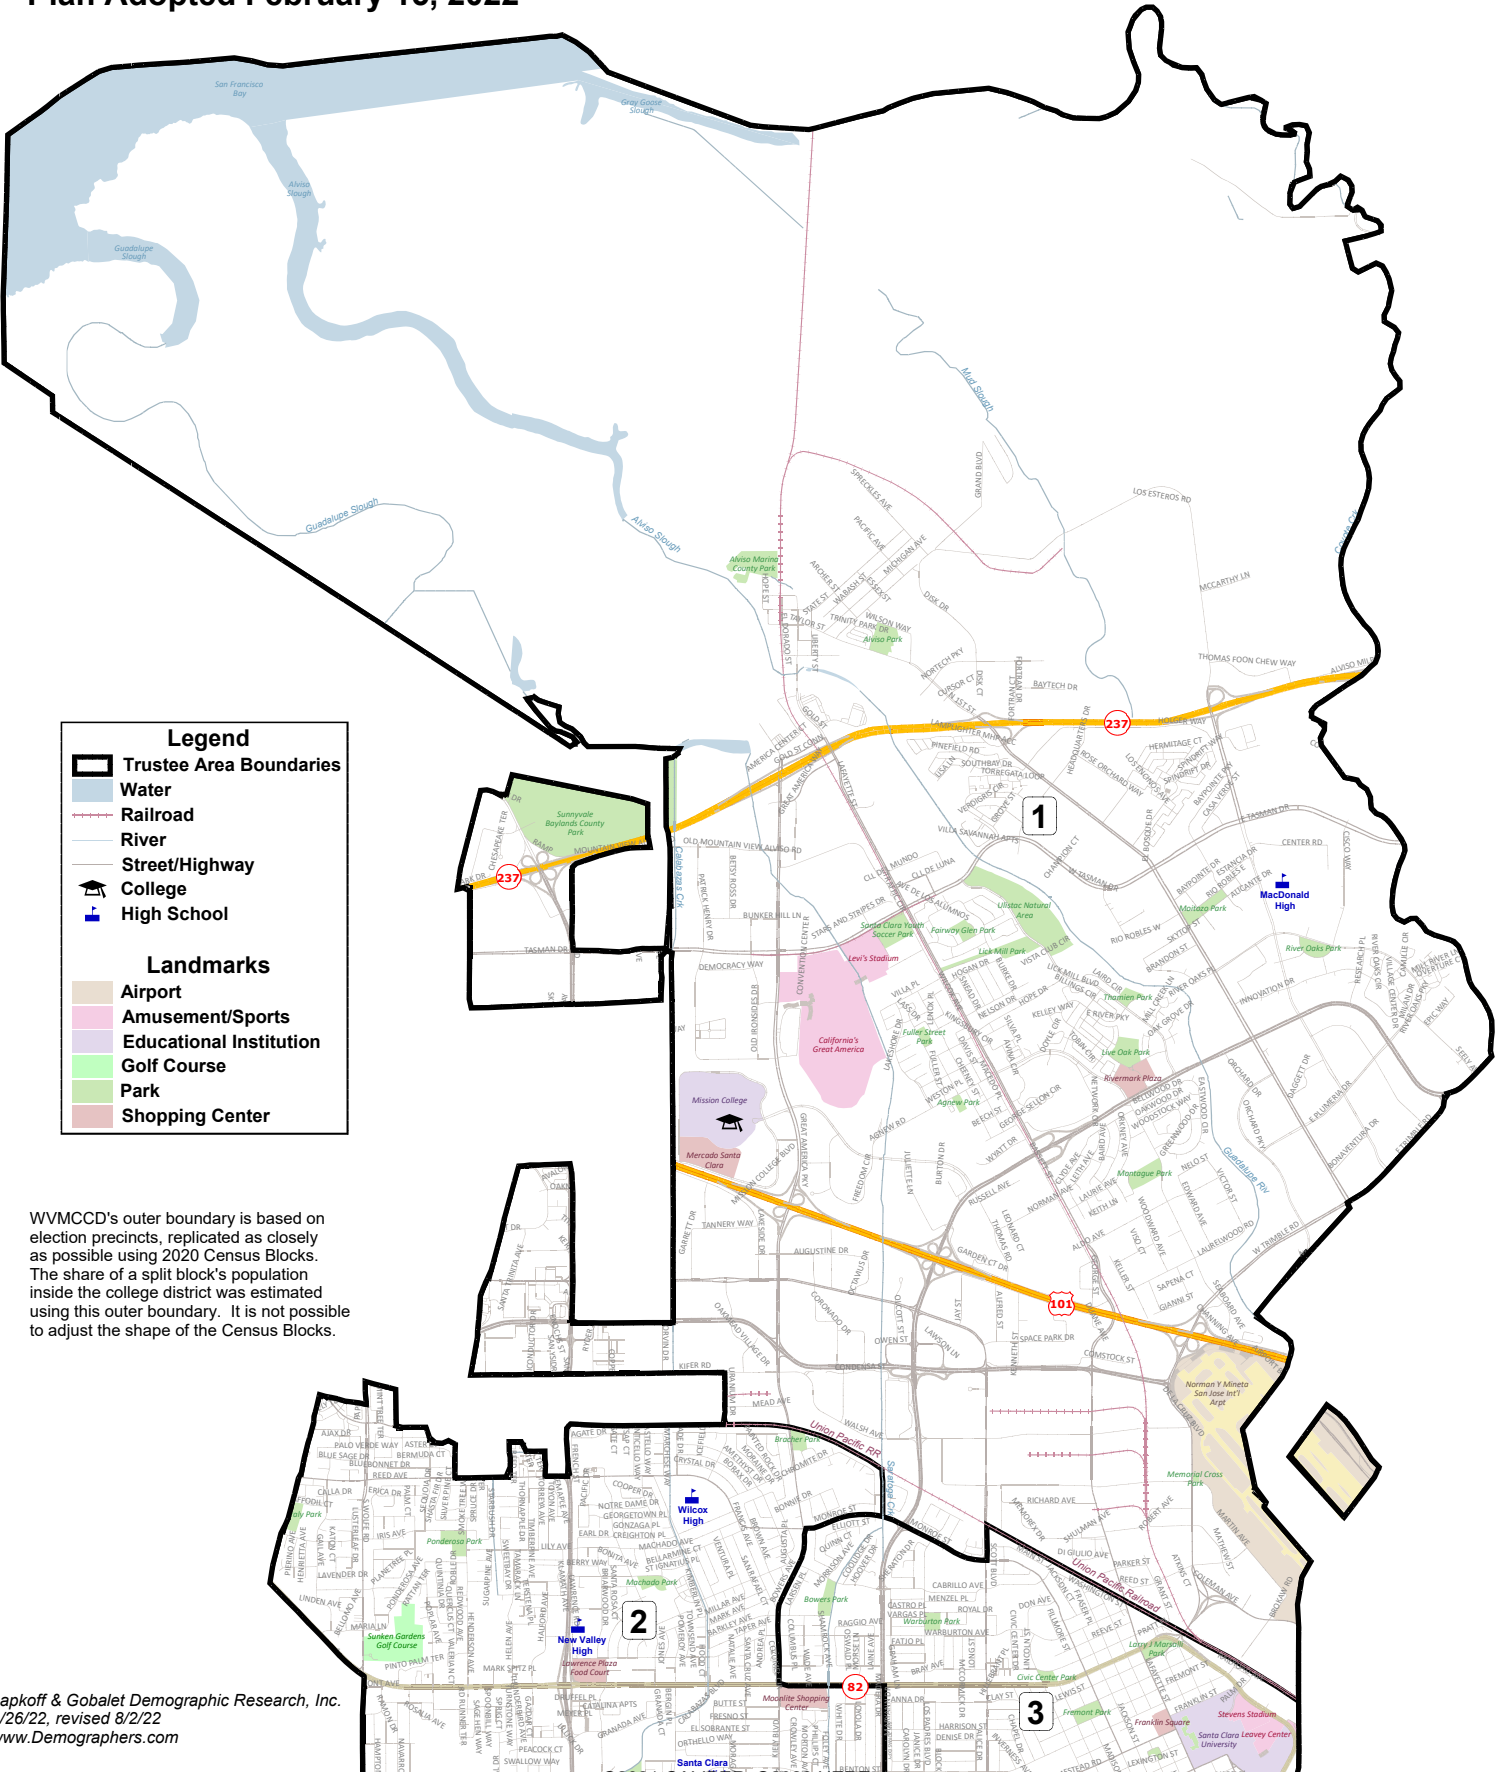

Trustee Area 1

West Valley - Mission Community College District

Plan Adopted February 15, 2022

WVMCCD's outer boundary is based on election precincts, replicated as closely as possible using 2020 Census Blocks. The share of a split block's population inside the college district was estimated using this outer boundary. It is not possible to adjust the shape of the Census Blocks.