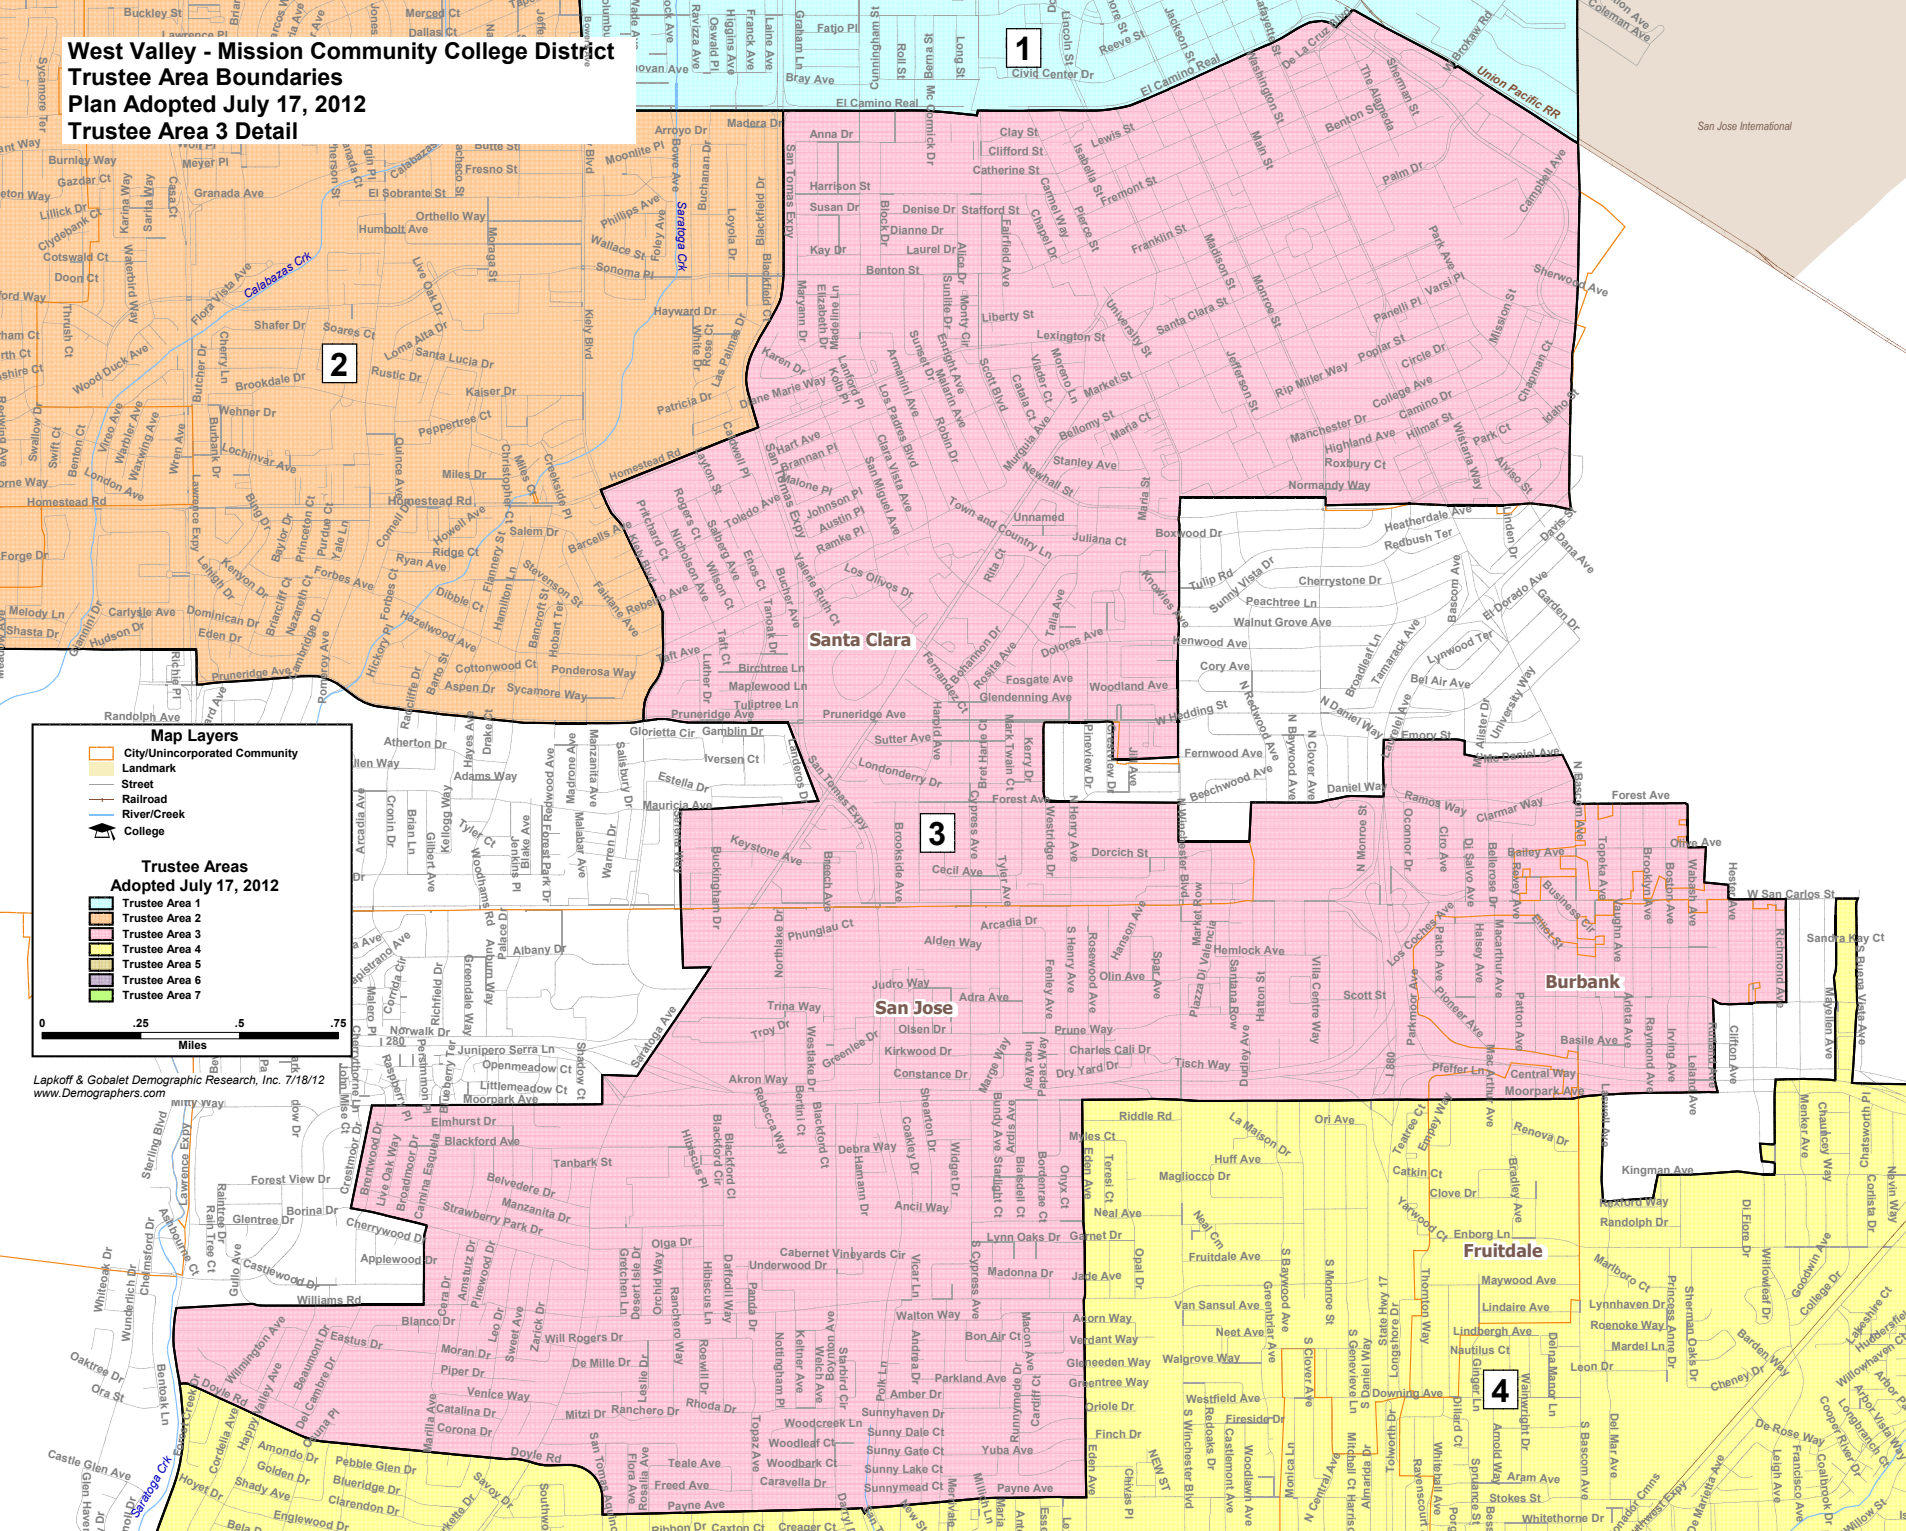

**West Valley - Mission Community College District
Trustee Area Boundaries
Plan Adopted July 17, 2012
Trustee Area 3 Detail**

1. **Map Layers**
2. City/Unincorporated Community
   - Landmark
   - Street
   - Railroad
   - River/Creek
   - College

1. **Trustee Areas
   Adopted July 17, 2012**
2. Trustee Area 1
   - Trustee Area 2
   - Trustee Area 3
   - Trustee Area 4
   - Trustee Area 5
   - Trustee Area 6
   - Trustee Area 7