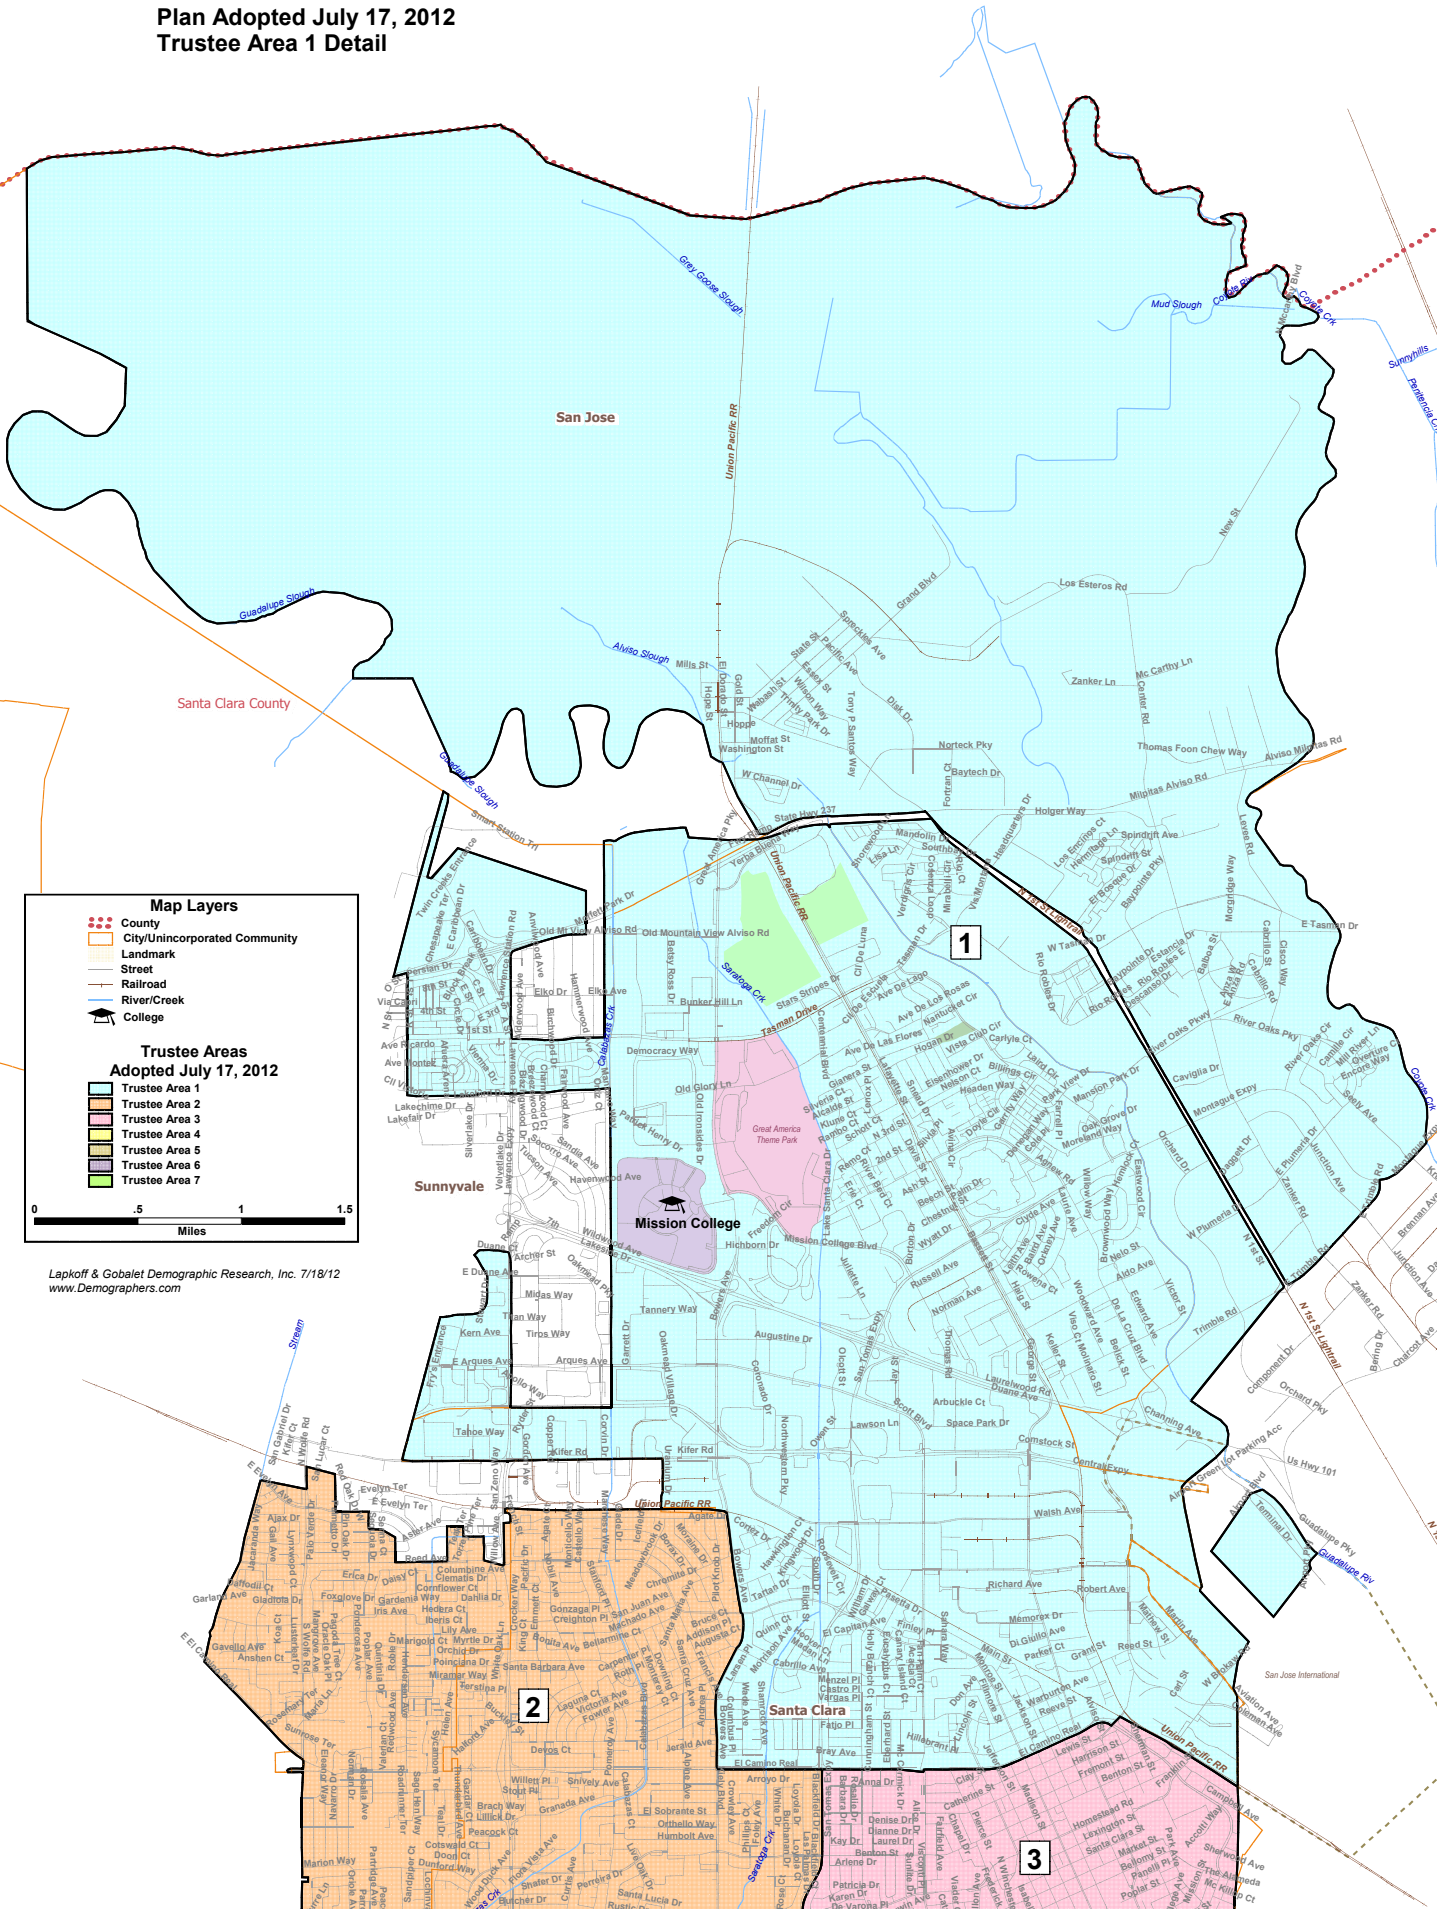

**West Valley - Mission Community College District
Trustee Area Boundaries
Plan Adopted July 17, 2012
Trustee Area 1 Detail**

Map Layers

- County
- City/Unincorporated Community
- Landmark
- Street
- Railroad
- River/Creek
- College

**Trustee Areas
Adopted July 17, 2012**

- Trustee Area 1
- Trustee Area 2
- Trustee Area 3
- Trustee Area 4
- Trustee Area 5
- Trustee Area 6
- Trustee Area 7

0 .5 1 1.5
Miles

Lapckoff & Gobalet Demographic Research, Inc. 7/18/12
www.Demographers.com