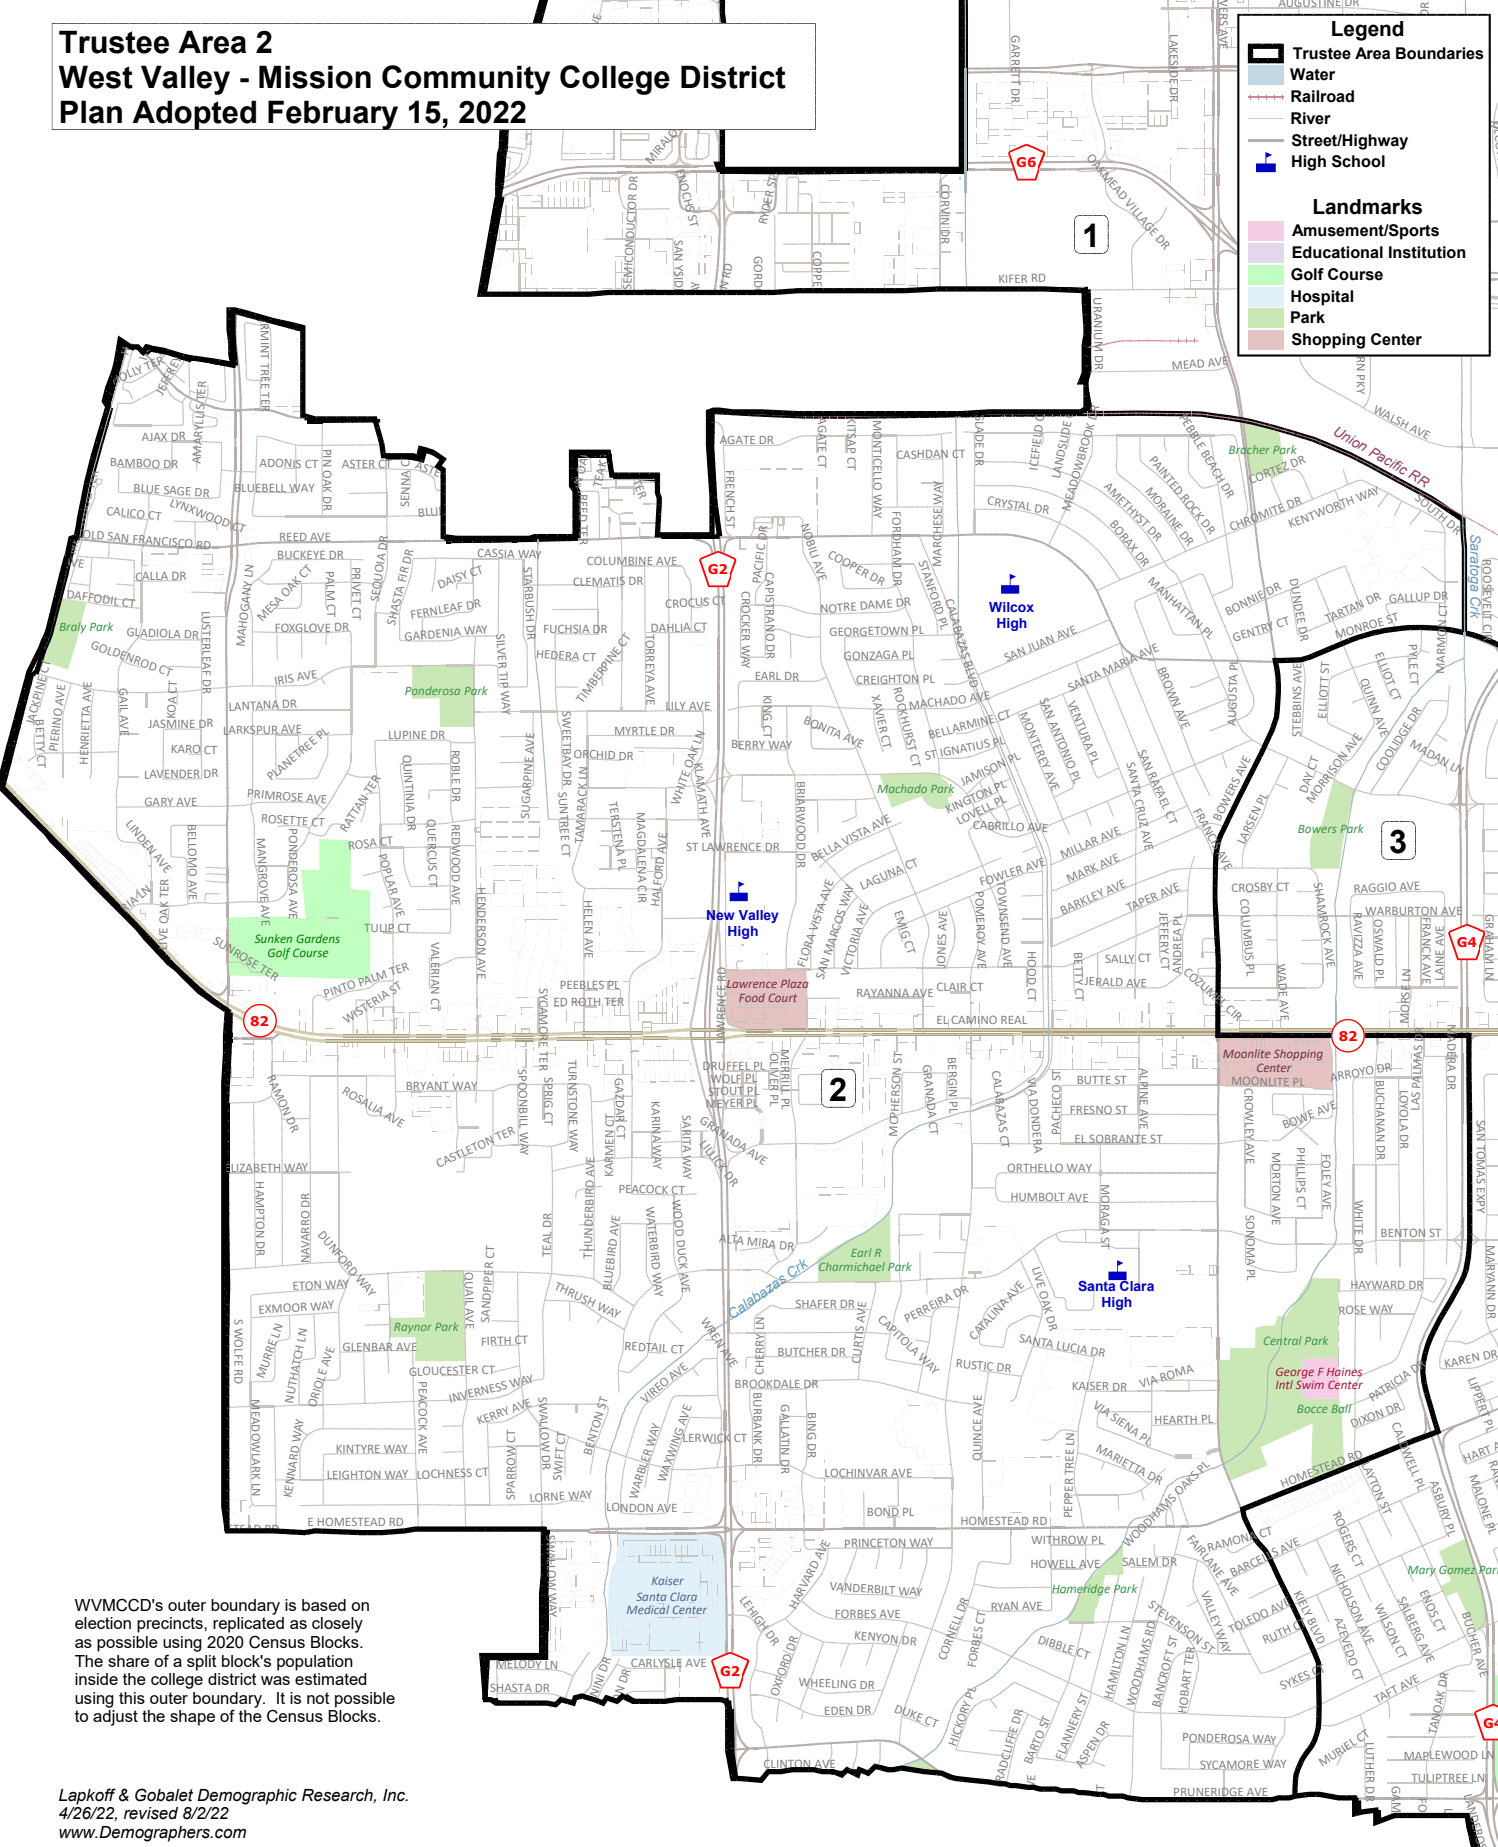

# Trustee Area 2 West Valley - Mission Community College District Plan Adopted February 15, 2022

**Legend**

- Trustee Area Boundaries
- Water
- Railroad
- River
- Street/Highway
- High School

**Landmarks**

- Amusement/Sports
- Educational Institution
- Golf Course
- Hospital
- Park
- Shopping Center

WVMCCD's outer boundary is based on election precincts, replicated as closely as possible using 2020 Census Blocks. The share of a split block's population inside the college district was estimated using this outer boundary. It is not possible to adjust the shape of the Census Blocks.