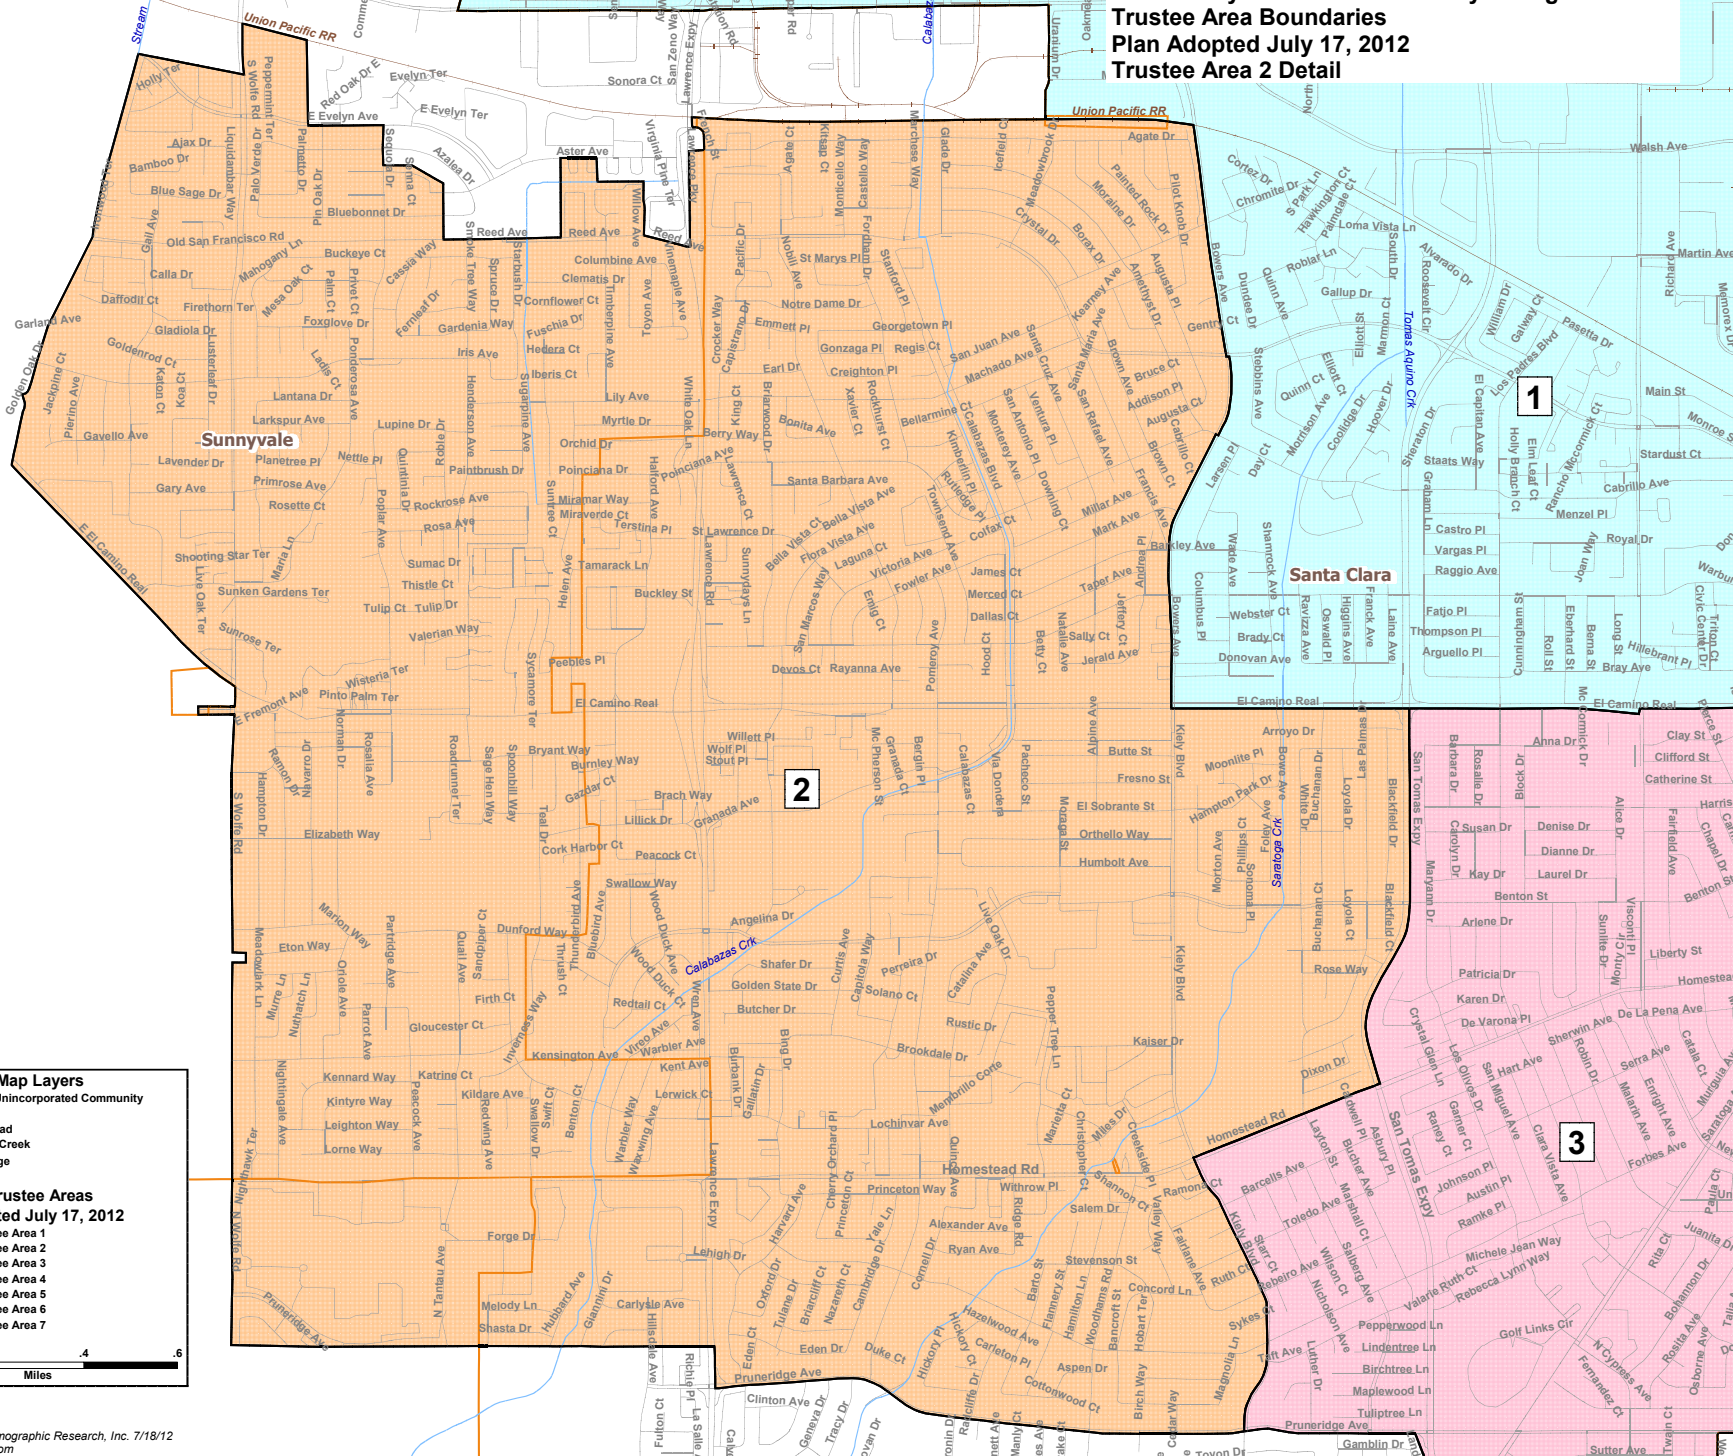

**West Valley - Mission Community College District
Trustee Area Boundaries
Plan Adopted July 17, 2012
Trustee Area 2 Detail**

Map Layers

- City/Unincorporated Community
- Street
- Railroad
- River/Creek
- College

**Trustee Areas
Adopted July 17, 2012**

- Trustee Area 1
- Trustee Area 2
- Trustee Area 3
- Trustee Area 4
- Trustee Area 5
- Trustee Area 6
- Trustee Area 7

0 .2 .4 .6
Miles